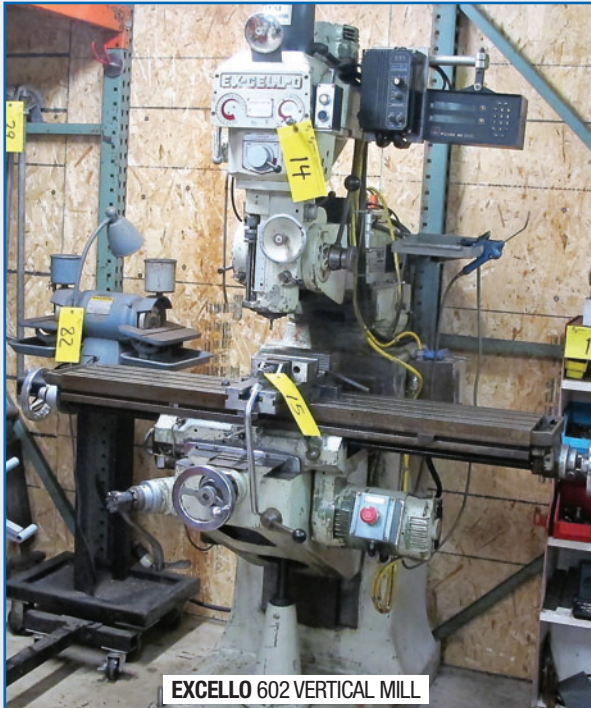

ONLINE AUCTION

PROGRESSIVE MILLWRIGHT INC.

SIRCO PA-24 LATHE

HYSTER S50XM PROPANE FORKLIFT

EXCELLO 602 VERTICAL MILL

MILLER DELTAWELD 451 WELDER

Industrial Equipment Repair & Maintenance Shop

644 Colby Dr., Unit 5, Waterloo, Ontario