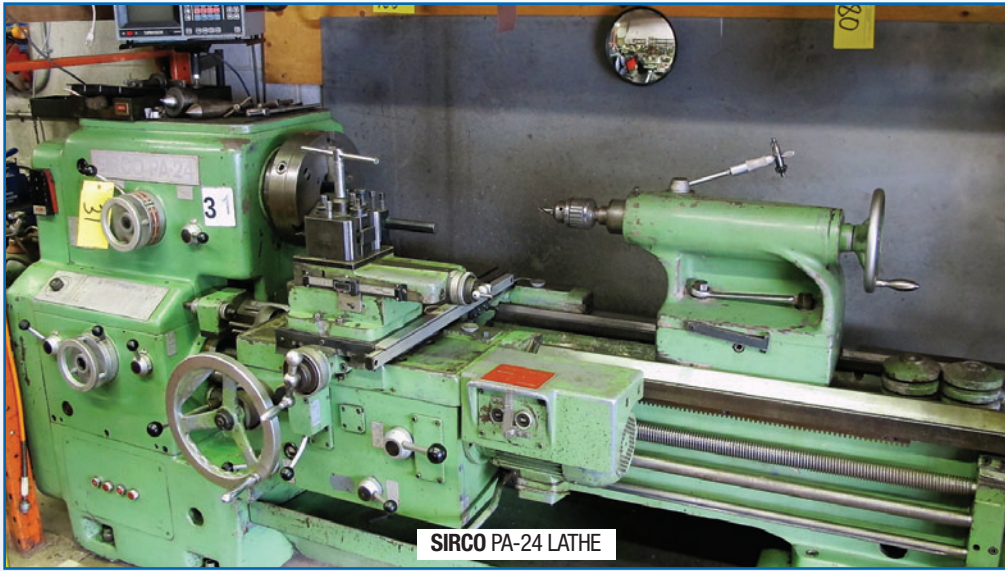

ONLINE AUCTION

PROGRESSIVE MILLWRIGHT INC.

SIRCO PA-24 LATHE

HYSTER S50XM PROPANE FORKLIFT

EXCELLO 602 VERTICAL MILL

MILLER DELTAWELD 451 WELDER

Industrial Equipment Repair & Maintenance Shop

644 Colby Dr., Unit 5, Waterloo, Ontario